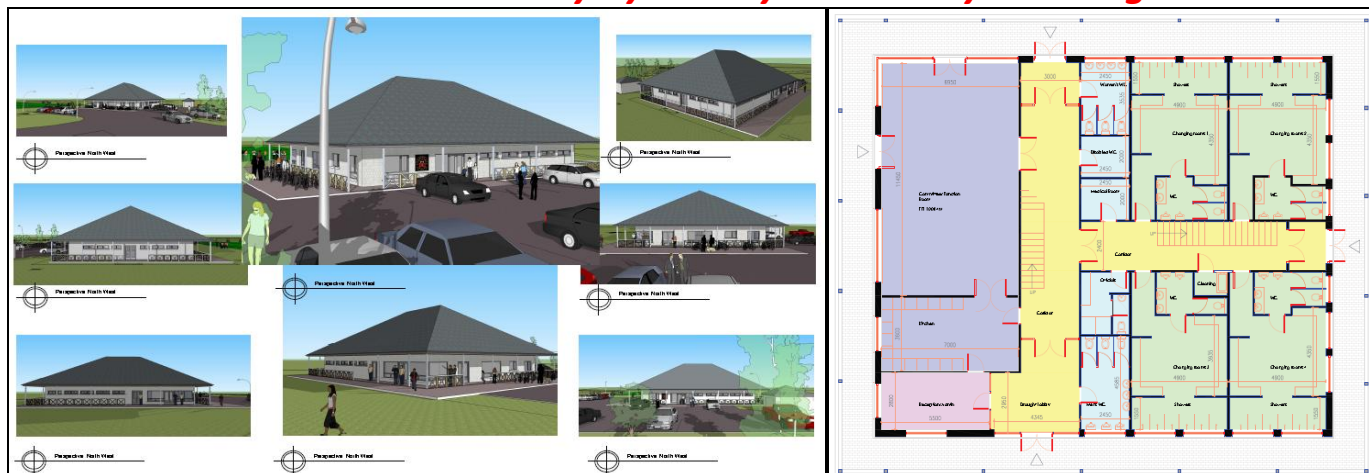

Newport Town AFC Clubhouse Fundraiser

Newport Town A.F.C. invites you to join our Weekly Club Lotto to support the development of a new Clubhouse in Derryleigh Park.

Never miss a Draw – Pay by weekly or monthly standing order